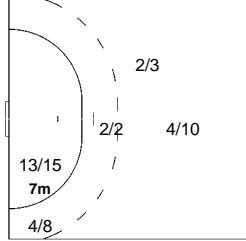

14 MAHE Kentin

6/8	0/1	3/4
2/3	0/2	2/5
7/9	2/2	12/13

1-Missed 1-Blocked
6/8 3/3
Fast Breaks Breakthroughs