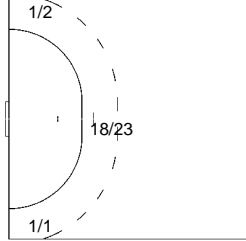

20 SORHAINDO Cedric

3/4		1/2
5/5	11/14	

1-Post