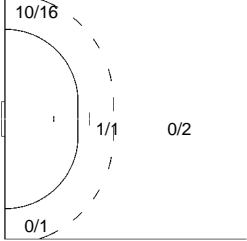

14 MAHE Kentin

6/8	0/1	3/4
2/3	0/2	2/5
7/9	2/2	12/13

1-Missed 1-Blocked
6/8 3/3
Fast Breaks Breakthroughs

17 N GUESSAN Timothy

0/1		4/4
1/1	1/1	0/1
1/2		1/2

2-Missed 1-Post 1-Blocked
0/1
Breakthroughs

19 ABALO Luc