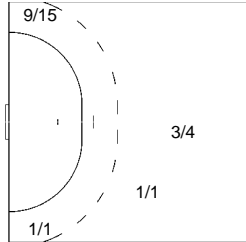

28 PORTE Valentin

1/1	4/5	1/3
1/3	1/1	1/3
5/5	3/4	5/5

3-Post
5/6 3/5
Fast Breaks Breakthroughs
0/1
Over Circle