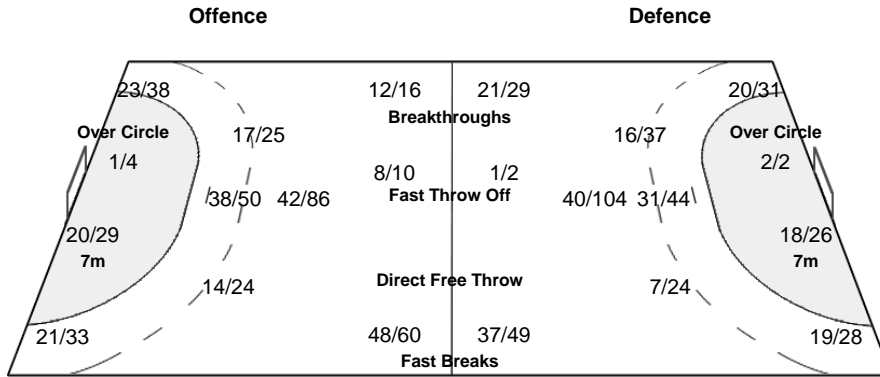

Cumulative Statistics

FRA - France
After 8 matches

OverView of Shot Distribution

Team
Goals / Shots

21/25	13/19	21/27
24/40	7/15	16/36
58/67	35/48	49/57

18-Missed 12-Post 11-Blocked