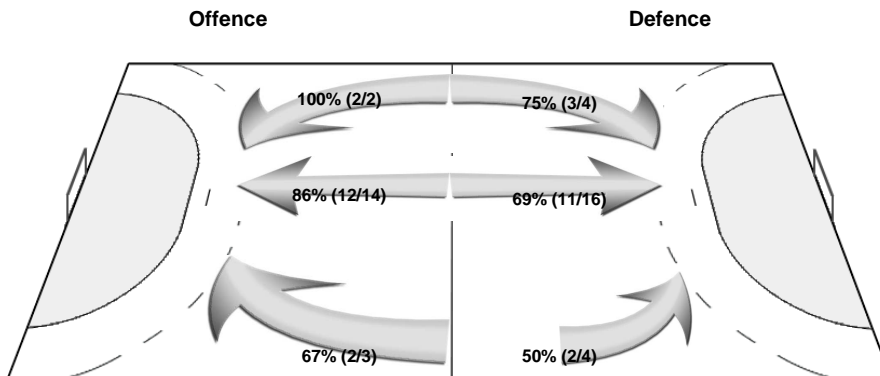

Shot Distribution Fast Breaks