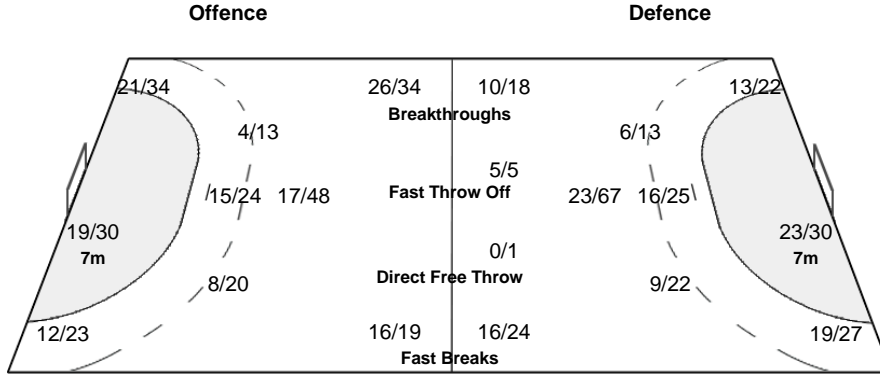

Cumulative Statistics

ESP - Spain
After 6 matches

OverView of Shot Distribution

Team
Goals / Shots

22/29	16/19	18/24
10/23	2/9	16/33
21/25	10/10	23/27

19-Missed 21-Post 6-Blocked