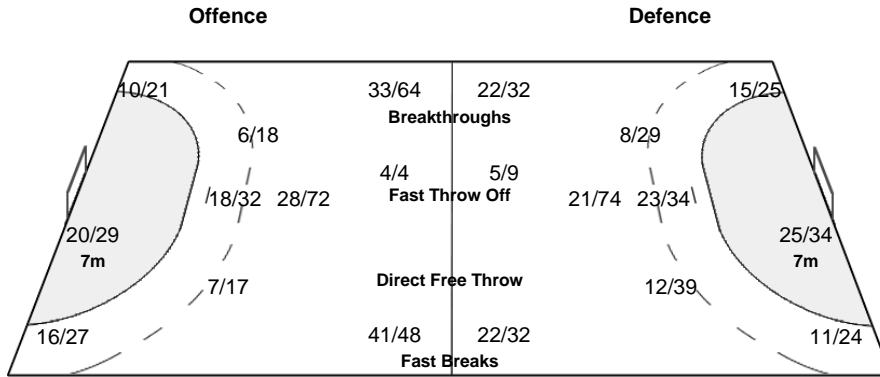

12th WOMEN'S EUROPEAN HANDBALL CHAMPIONSHIP

EHF EURO 2016

Cumulative Statistics

FRA - France After 8 matches

OverView of Shot Distribution

Team
Goals / Shots

36/46	10/22	33/38
18/36	5/19	14/28
30/49	10/16	27/28

26-Missed 18-Post 6-Blocked