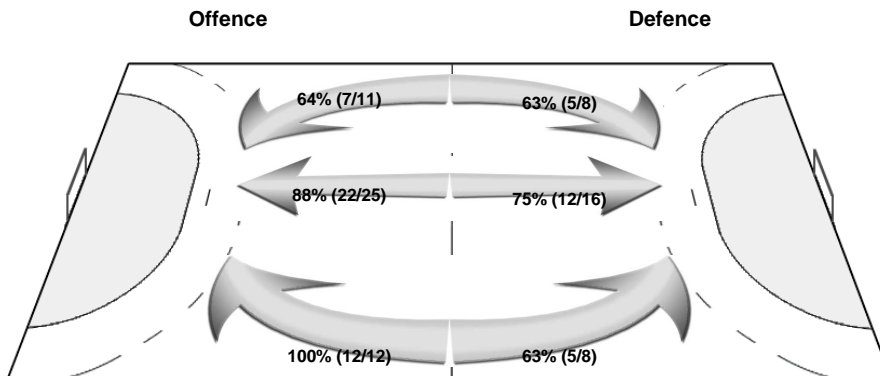

Shot Distribution Fast Breaks