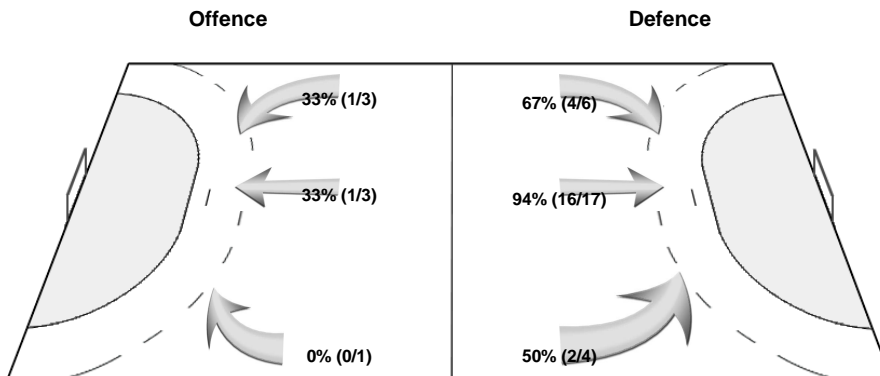

Shot Distribution Fast Breaks

21 KISS E

2/9	0/7	0/6
5/15	3/4	7/14
2/11	2/7	3/15

61 JANURIK K

2/5	1/1	5/7
1/1	2/2	1/5
1/2	2/5	4/7