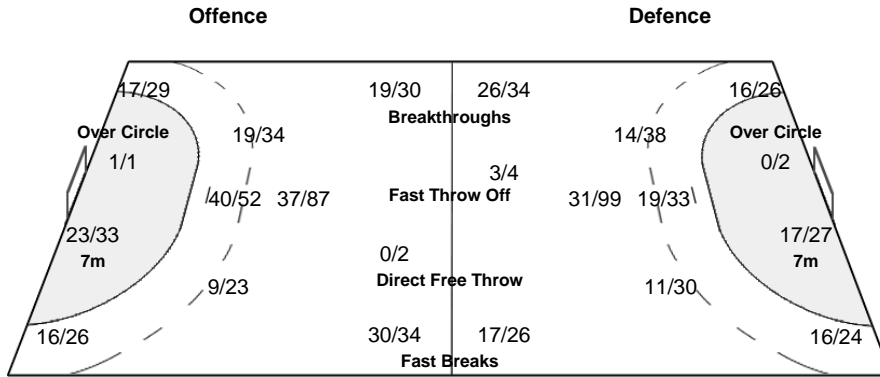

Cumulative Statistics

NOR - Norway After 8 matches

OverView of Shot Distribution

Team
Goals / Shots

25/30	5/9	20/26
30/46	7/14	27/40
43/54	21/29	33/45

14-Missed 22-Post 22-Blocked