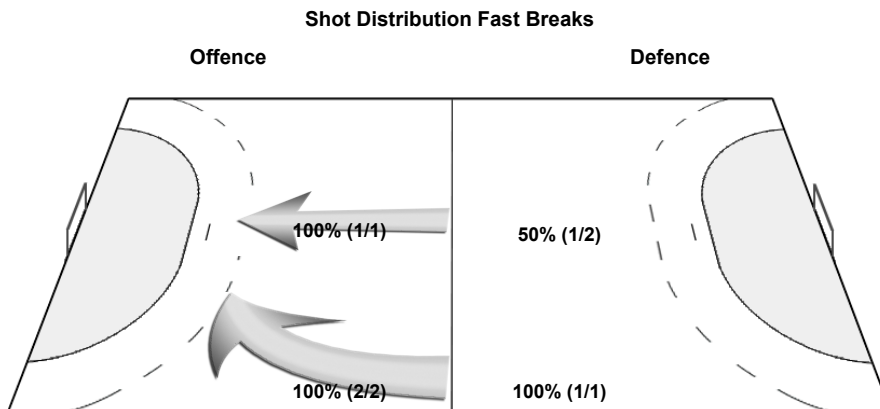

5/8		2/2
1/2	0/2	5/5
9/13	3/4	9/11

3-Post 1-Blocked

**Goalkeepers**  
Saves / Shots

1/4	0/1	2/4
2/3		3/6
0/6	1/3	2/7

30 DUIJNDAM R.

0/1		1/3
		3/5
0/3	1/2	2/6

33 WESTER T.

1/3	0/1	1/1
2/3		0/1
0/3	0/1	0/1