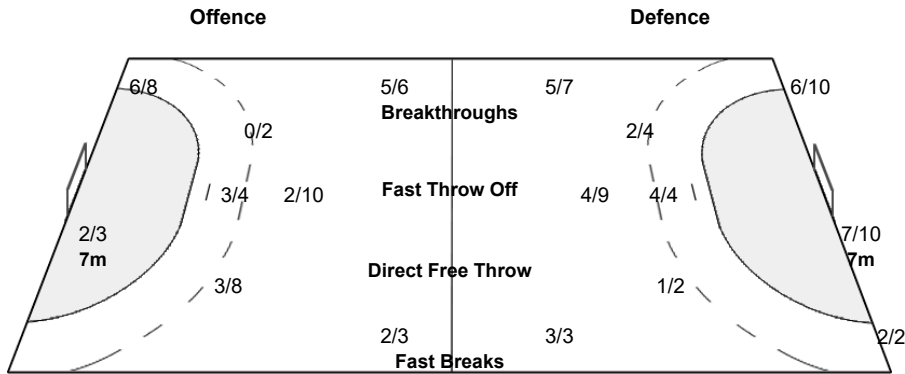

13th WOMEN'S EUROPEAN HANDBALL CHAMPIONSHIP

EHF EURO 2018

Preliminary Round - Group C

WED 5 DEC 2018
Start Time: 18:00

Match Team Statistics

Montbéliard

Match No: 17

NED 34 - 23 CRO

(17 - 10) (17 - 13)

Referees: CHRISTIANSEN K. (DEN) / HESSELD AHL HANSEN L. (DEN)

CRO - Croatia

OverView of Shot Distribution

3 POSAVEC P.	4 PLAHINEK K.	7 KRŠNIK D.	8 POSAVEC S.	10 MILOSAVLJEVIĆ D.	13 TURK A.	14 KALAUS L.
			2/2		2/2 1/1 1/1	1/2 1/1
	1/1 1/2		1/1		1/1	2/2 1/1
					1-Missed	1-Blocked
17 JEŽIĆ K.	18 MILOSEVIĆ S.	30 DEŽIĆ I.	31 DEBELIĆ A.	46 GLAVAN M.	77 BLAŽEVIĆ V.	88 PRKACIN K.
0/1				0/1	1/2	
1/1 0/1		1/1		1/1 1/1	1/2	0/2
	1-Missed	2-Missed	1-Blocked	1-Missed 2-Post		1-Post

Team
Goals / Shots

3/4	1/1	2/4
1/3		3/6
6/6	2/3	5/7

5-Missed 3-Post 2-Blocked