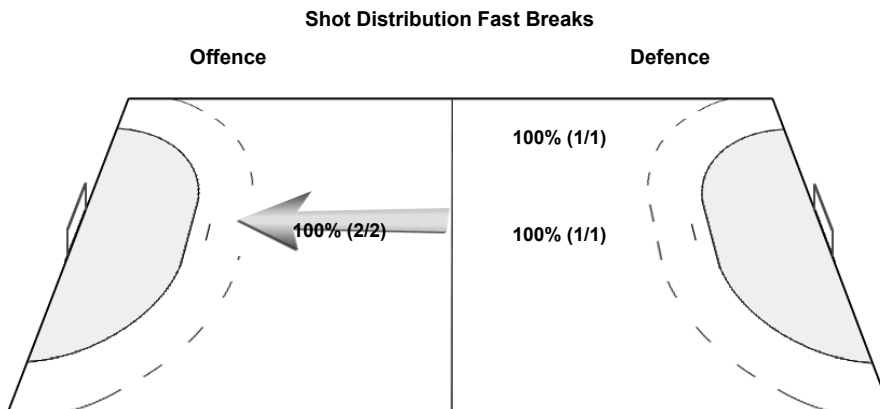

2-Missed 1-Post 2-Blocked

Goalkeepers
Saves / Shots

1/4	0/4	0/4
1/4		4/9
3/6	1/1	0/3

16 BIRO B.

1/4	0/1	0/4
1/3		3/7
3/5	1/1	0/2

21 KISS E.

	0/3	
0/1		1/2
0/1		0/1

13th WOMEN'S EUROPEAN HANDBALL CHAMPIONSHIP