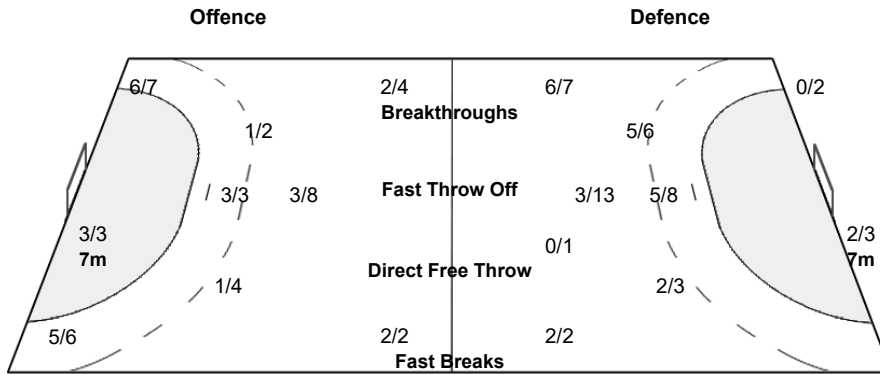

13th WOMEN'S EUROPEAN HANDBALL CHAMPIONSHIP

EHF EURO 2018

Main Round Group II

SUN 9 DEC 2018
Start Time: 15:00

Nancy

Match Team Statistics

Match No: 39

HUN 26 - 25 GER

(12 - 10) (14 - 15)

Referees: MOSORINSKI I. (SRB) / PANDZIC A. (SRB)

HUN - Hungary

OverView of Shot Distribution

4 TOVIZI P.	6 SCHATZL N.	8 KOVACSICS A.	18 ORBAN A.	30 PALOS-BOGNAR B.	33 KOVACS A.	34 MESZAROS R.
		1/1			1/1	
	3/3		1/2			
		1/1			1/2	
	1-Missed		1-Blocked			1-Blocked

42 PLANETA S.	43 KAZAI A.	45 HAFRA N.	66 LUKACS V.	68 SZABO L.	96 TOTH G.	99 LAKATOS R.
		1/1		1/1		
1/1		0/1	3/3	1/1		
		1/1	2/2	1/1		0/1
		1-Missed	2/2			1-Post

Team
Goals / Shots

2/2	1/1	4/6
7/8		7/10
1/1	4/6	

2-Missed 1-Post 2-Blocked