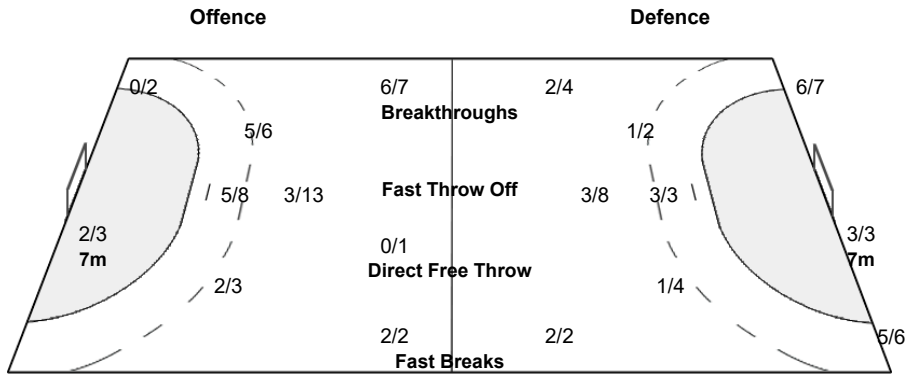

13th WOMEN'S EUROPEAN HANDBALL CHAMPIONSHIP

EHF EURO 2018

Main Round Group II

SUN 9 DEC 2018
Start Time: 15:00

Match Team Statistics

Match No: 39

Nancy

HUN 26 - 25 GER

(12 - 10) (14 - 15)

Referees: MOSORINSKI I. (SRB) / PANDZIC A. (SRB)

GER - Germany

OverView of Shot Distribution

2 ZAPF M.	3 BERGER A.	4 GRIJSEELS A.	7 SCHMELZER M.	11 SMITS X.	13 BEHNKE J.	18 ZSCHOCKE M.
			0/1	2/2 1/1 3/3		
		0/1	1/1 0/1	0/1	1/1 2/2	
		2/2				1/1
			1-Blocked	1-Post		

20 BOLK E.	21 GROSSMANN I.	22 WEIGEL M.	26 GESCHKE A.	28 MULLER F.	33 SCHULZE L.	37 STOLLE A.
						1/1 1/1 1/1
			0/1			1/2 4/4
0/1			1/1		1/1	0/1 1/1
1-Missed 1-Post 2-Blocked					1-Post	2-Post 1-Blocked

Team
Goals / Shots

3/4	4/4	4/4
3/4		5/9
3/6	0/1	3/3

1-Missed 5-Post 4-Blocked