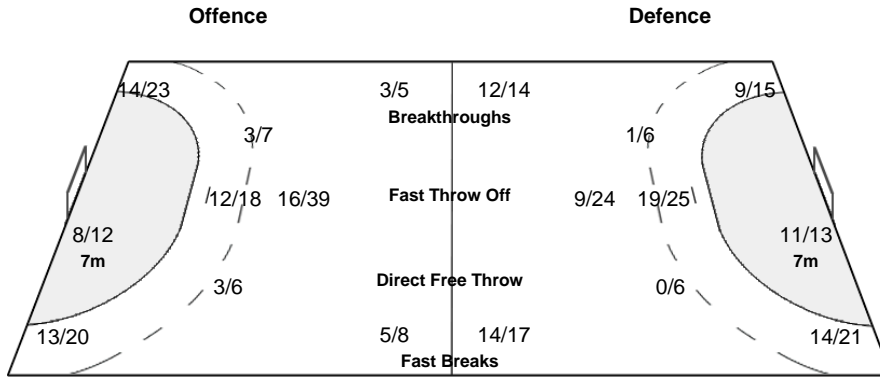

Attacks

Team	All		Player Majority		Player Minority		Position Attacks		FB		Ind. FB		Team FB		TO	TO %
	G/Att.	%	G/Att.	%	G/Att.	%	G/Att.	%	G/Att.	%	G/Att.	%	G/Att.	%		
SLO	77/162	48	13/18	72	5/14	36	72/154	47	5/8	63	1/2	50	4/6	67	38	23

Cumulative Statistics

SLO - Slovenia
After 3 matches

OverView of Shot Distribution

Team
Goals / Shots

9/10	7/8	8/11
10/18	5/12	9/21
10/14	5/6	14/15

9-Missed 8-Post 6-Blocked

Goalkeepers
Saves / Shots

5/12	2/10	1/13
4/22	8/13	3/11
2/14	3/10	3/15