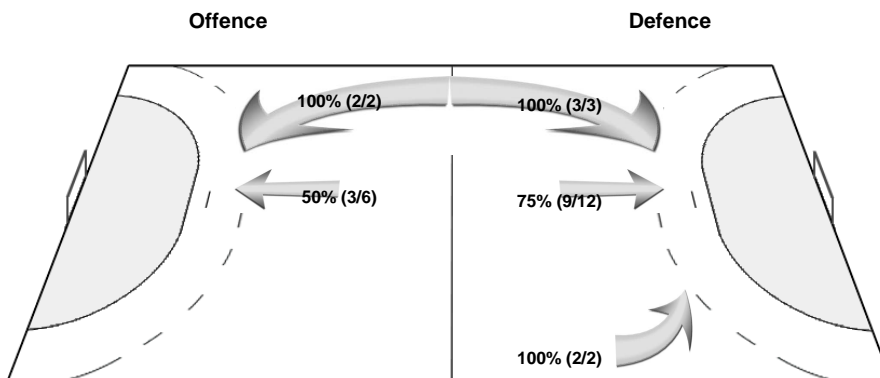

Shot Distribution Fast Breaks